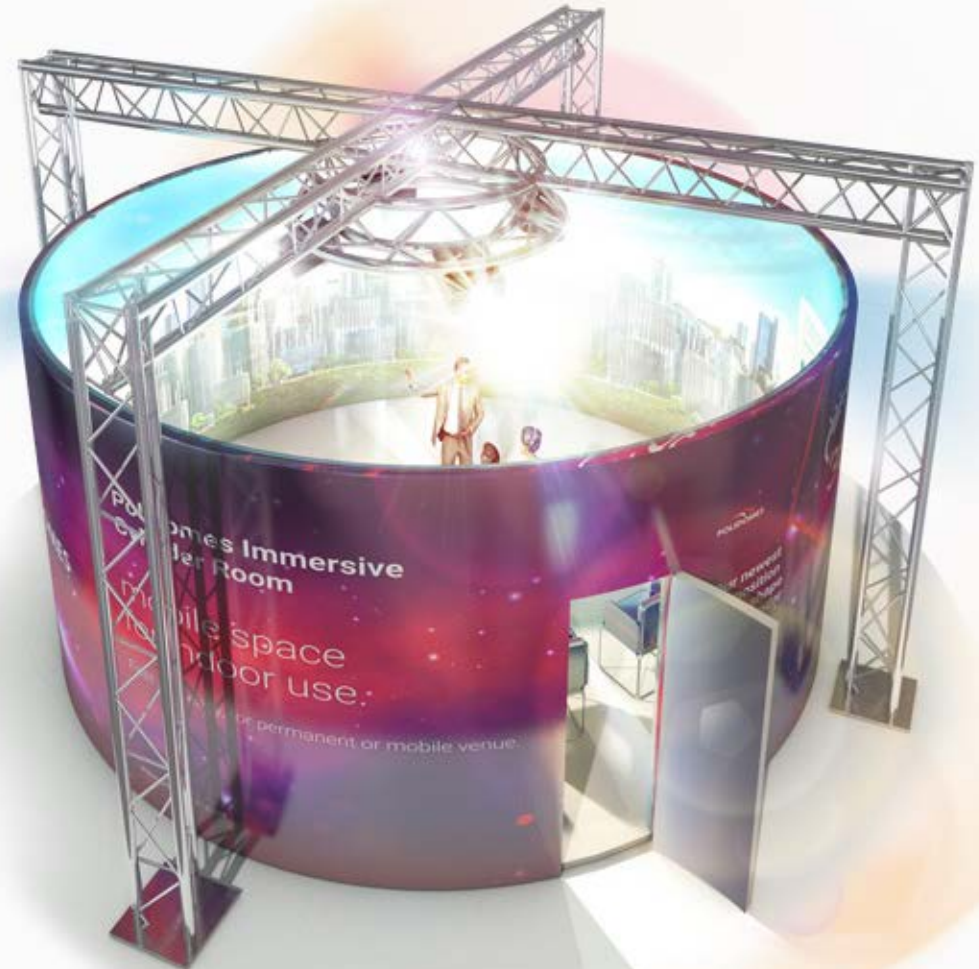

POLIDOMES

OUR IMMERSIVE SOLUTIONS

Polidomes dome screens can also be floor mounted on truss support legs enabling viewers to walk freely underneath the dome screen.

The screen can be tilted to any angle, even horizontally.

The projection dome screen is tilted on steel pillars to allow the public to move freely in and out of the 360° degree projection showroom.

Suspended projection dome screens are the cost-effective little brother of our famous 360° full dome projection domes.

Suspended dome screens require no doorways, flooring or HVAC system.

.....

Attract the attention
of visitors, choose
the Polidomes
suspended tent!

POLIDOMES

www.polidomes.com

Circular room

Circular immersive room

Create a spectacular 360° immersive **reality experience** in a tailor - made circular room!

Polidomes portable Immersive cylinder rooms create a 360° immersive space that can be enjoyed by a group without need of VR headsets. Polidomes 360° immersive cylinder rooms are an ideal way to present your brand, products, exhibit or services anywhere. your audience will be stimulated by a full surround, crystal - clear display. Add interactive capabilities to fully engage Your users attention.