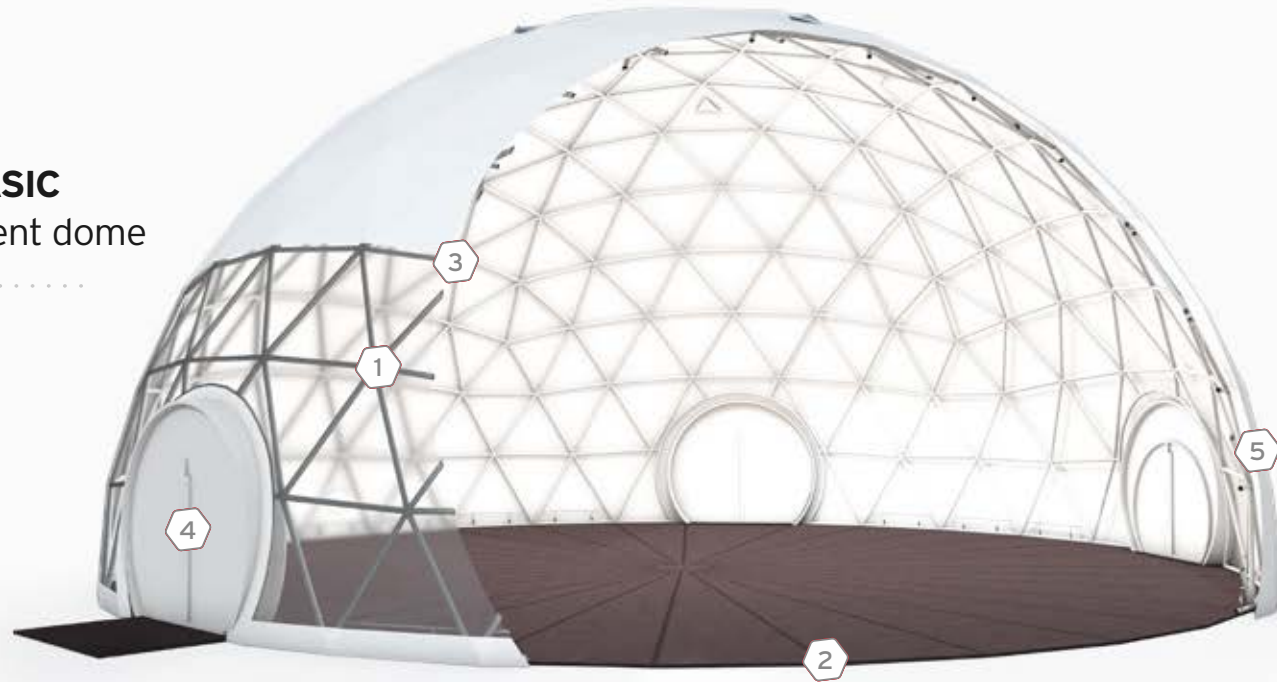

The projection dome screen is tilted on steel pillars to allow the public to move freely in and out of the 360° degree projection showroom.

Suspended projection dome screens are the cost-effective little brother of our famous 360° full dome projection domes.

BASIC Event dome

1 Galvanized steel framework

The galvanized steel frame is easily assembled and provides maximum stability.

2 Dome setup on existing ground

No floor system included. Steel pegs to attach the dome to the ground.