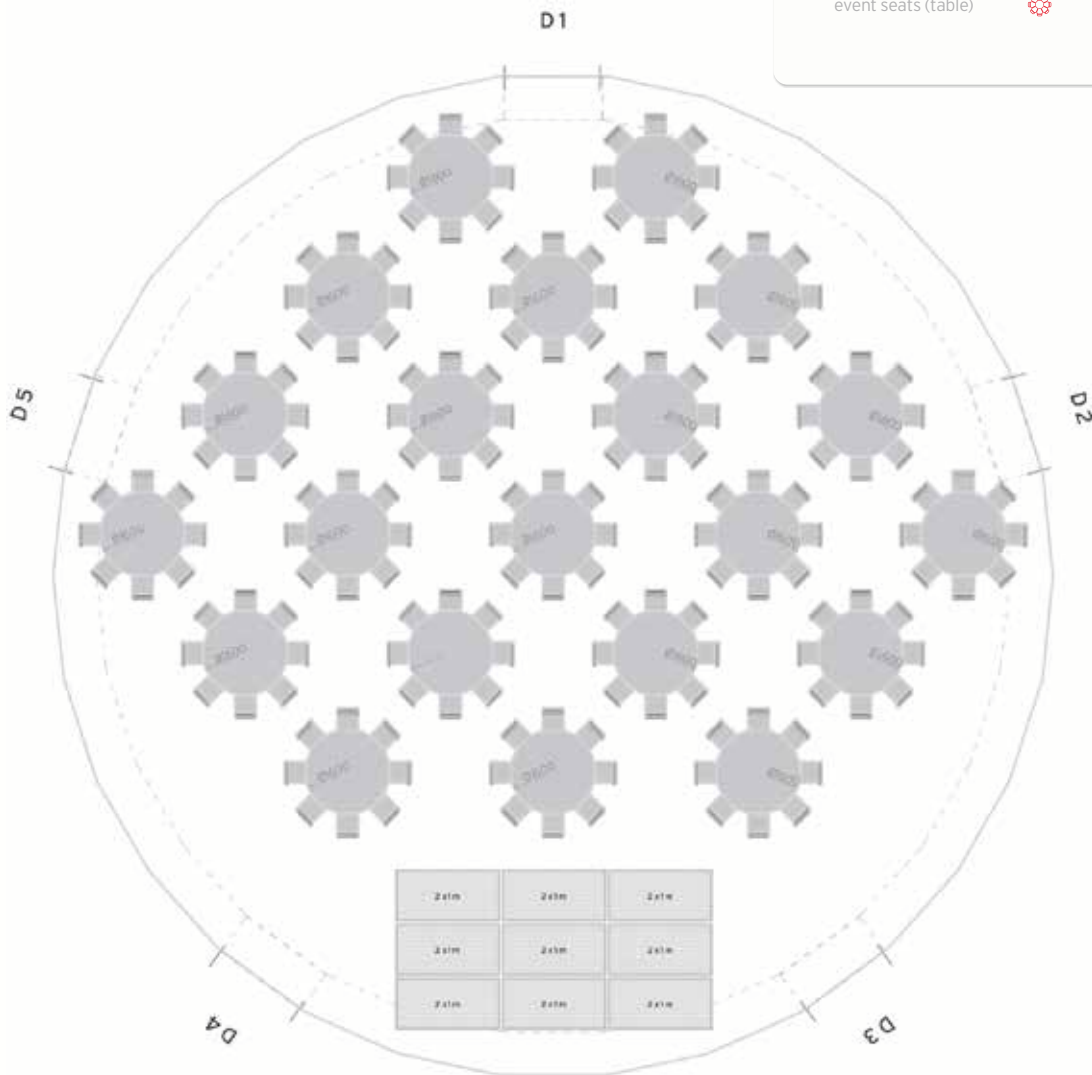

POLIDOME 300

**Elevated dome.
Projection Seats
34 People**

P 110

For 34 persons

Projection dome

.....

surface area		110 m ²
height (projection)		7,7 m
height (event)		6,7 m
diameter		12,0 m
.....		
volume		448 m ³
surface plating		288 m ²
persons standing		68 p.
projection seats		34 p.
event seats (rows)		84 p.
event seats (table)		40 p.

POLIDOME 110

Event dome.
People Standing
68 People
P 110

For 68 persons
Event dome

surface area		110 m ²
height (projection)		7,7 m
height (event)		6,7 m
diameter		12,0 m
.....		
volume		448 m ³
surface plating		288 m ²
persons standing		68 p.
projection seats		34 p.
event seats (rows)		84 p.
event seats (table)		40 p.

POLIDOME 110

Event dome.
People seating round table
40 People

P 110

For 40 people
Event dome

surface area		110 m ²
height (projection)		7,7 m
height (event)		6,7 m
diameter		12,0 m
.....		
volume		448 m ³
surface plating		288 m ²
persons standing		68 p.
projection seats		34 p.
event seats (rows)		84 p.
event seats (table)		40 p.

POLIDOME 110

Event dome.
People seating in rows
84 People

P 110

For 84 persons
Event dome

surface area		110 m ²
height (projection)		7,7 m
height (event)		6,7 m
diameter		12,0 m
.....		
volume		448 m ³
surface plating		288 m ²
persons standing		68 p.
projection seats		34 p.
event seats (rows)		84 p.
event seats (table)		40 p.