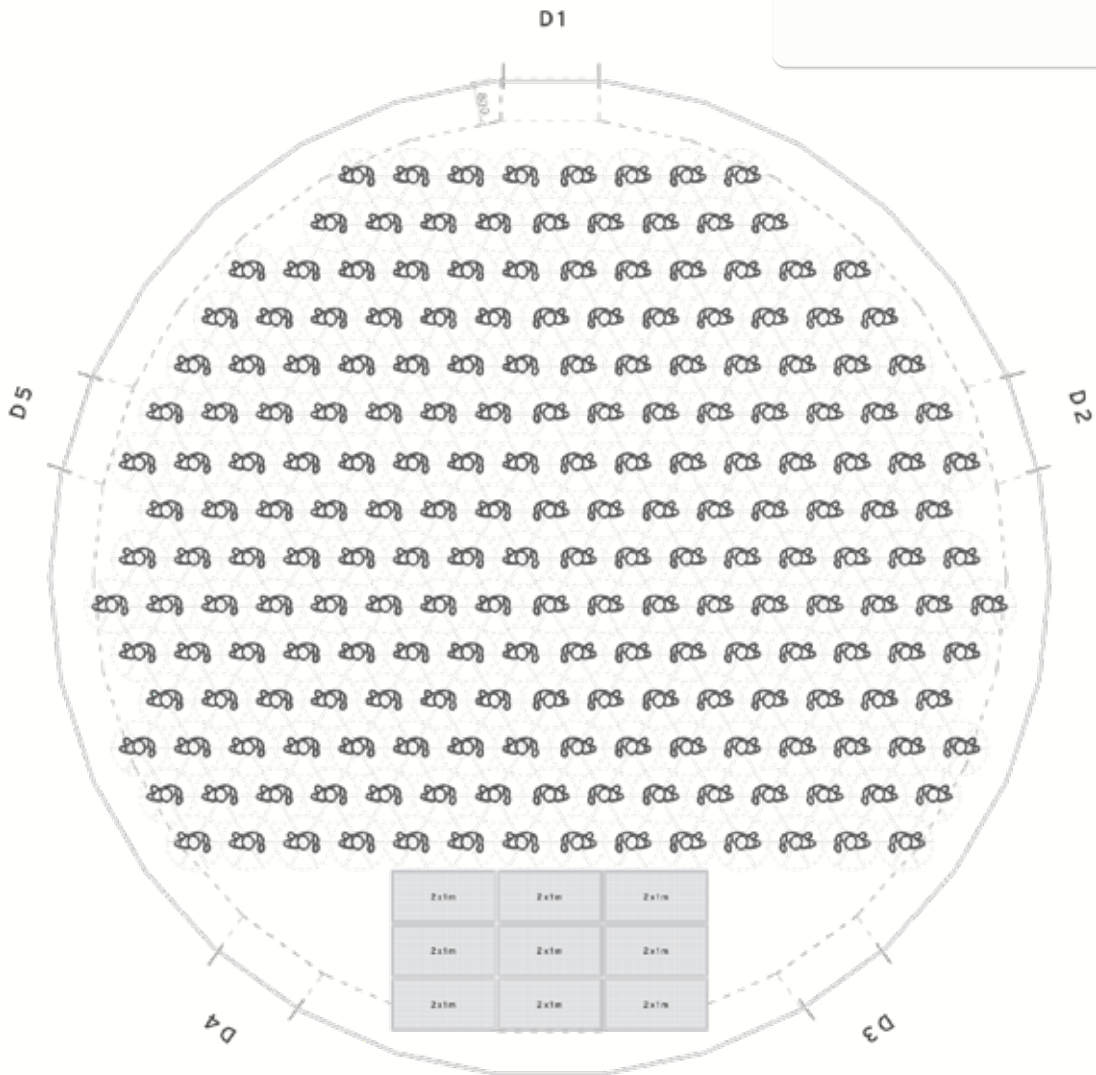

POLIDOME 300

**Elevated dome.
Projection Seats
34 People**

P 110

For 34 persons

Projection dome

.....

surface area		110 m ²
height (projection)		7,7 m
height (event)		6,7 m
diameter		12,0 m
.....		
volume		448 m ³
surface plating		288 m ²
persons standing		68 p.
projection seats		34 p.
event seats (rows)		84 p.
event seats (table)		40 p.

POLIDOME 110

Event dome.
People Standing
68 People
P 110

For 68 persons
Event dome

surface area		110 m ²
height (projection)		7,7 m
height (event)		6,7 m
diameter		12,0 m
.....		
volume		448 m ³
surface plating		288 m ²
persons standing		68 p.
projection seats		34 p.
event seats (rows)		84 p.
event seats (table)		40 p.

POLIDOME 110

Event dome.
People seating round table
40 People

P 110

For 40 people
Event dome

surface area		110 m ²
height (projection)		7,7 m
height (event)		6,7 m
diameter		12,0 m
.....		
volume		448 m ³
surface plating		288 m ²
persons standing		68 p.
projection seats		34 p.
event seats (rows)		84 p.
event seats (table)		40 p.

POLIDOME 110

Event dome.
People seating in rows
84 People

P 110

For 84 persons
Event dome

surface area		110 m ²
height (projection)		7,7 m
height (event)		6,7 m
diameter		12,0 m
.....		
volume		448 m ³
surface plating		288 m ²
persons standing		68 p.
projection seats		34 p.
event seats (rows)		84 p.
event seats (table)		40 p.