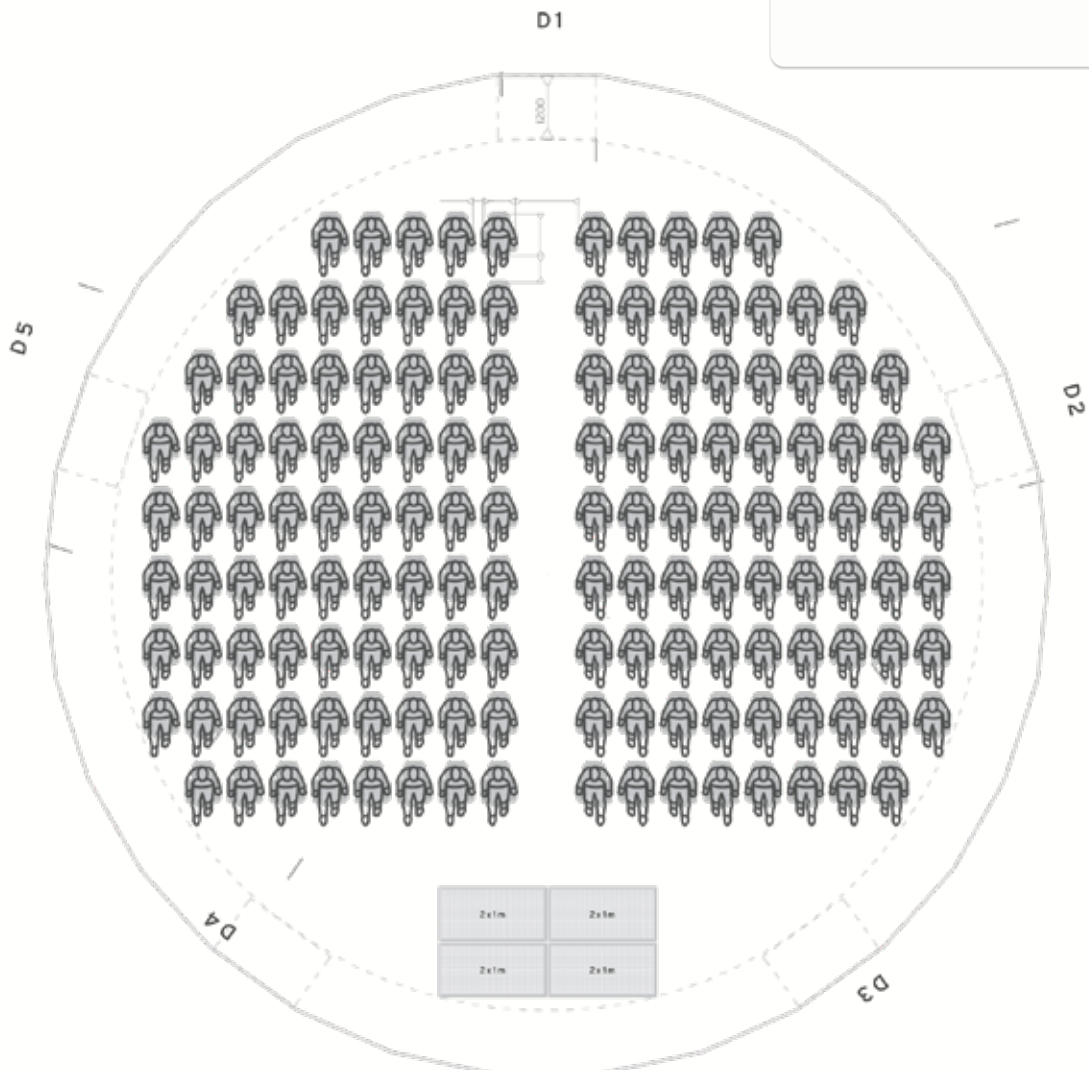

POLIDOME 300

**Elevated dome.
Projection Seats
34 People**

P 110

For 34 persons

Projection dome

.....

surface area		110 m ²
height (projection)		7,7 m
height (event)		6,7 m
diameter		12,0 m
.....		
volume		448 m ³
surface plating		288 m ²
persons standing		68 p.
projection seats		34 p.
event seats (rows)		84 p.
event seats (table)		40 p.

POLIDOME 110

Event dome.
People Standing
68 People
P 110

For 68 persons
Event dome

surface area		110 m ²
height (projection)		7,7 m
height (event)		6,7 m
diameter		12,0 m
.....		
volume		448 m ³
surface plating		288 m ²
persons standing		68 p.
projection seats		34 p.
event seats (rows)		84 p.
event seats (table)		40 p.

POLIDOME 110

Event dome.
People seating round table
40 People

P 110

For 40 people
Event dome

surface area		110 m ²
height (projection)		7,7 m
height (event)		6,7 m
diameter		12,0 m
.....		
volume		448 m ³
surface plating		288 m ²
persons standing		68 p.
projection seats		34 p.
event seats (rows)		84 p.
event seats (table)		40 p.

POLIDOME 110

Event dome.
People seating in rows
84 People

P 110

For 84 persons
Event dome

surface area		110 m ²
height (projection)		7,7 m
height (event)		6,7 m
diameter		12,0 m
.....		
volume		448 m ³
surface plating		288 m ²
persons standing		68 p.
projection seats		34 p.
event seats (rows)		84 p.
event seats (table)		40 p.