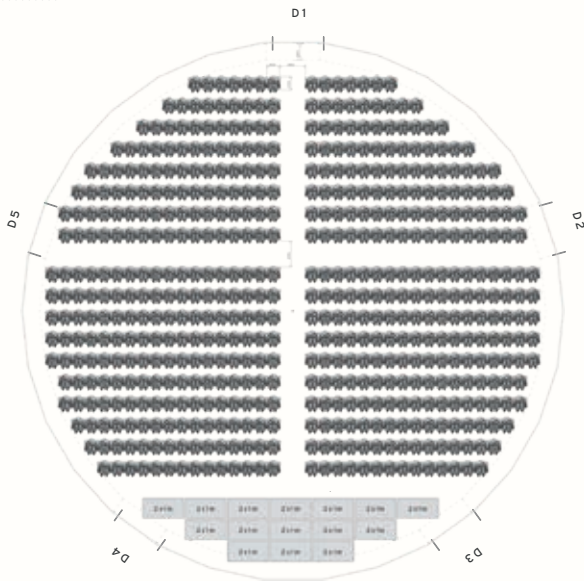

POLIDOME 500

**Capacity**  
**P 500**

For 548 persons  
**Event dome**

For 421 persons  
**Event dome**

For 292 persons  
**Projection dome**

For 264 persons  
**Event dome**

surface area		<b>515</b> m <sup>2</sup>
height (projection)		12,5 m
height (event)		12,5 m
diameter		25,0 m
.....		
volume		4090 m <sup>3</sup>
surface plating		982 m <sup>2</sup>
persons standing		421 p.
projection seats		292 p.
event seats (rows)		548 p.
event seats (table)		264 p.