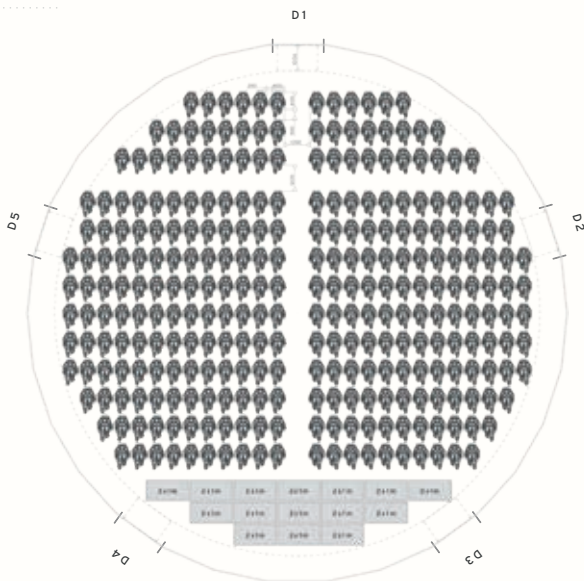

POLIDOME 500

**Capacity**  
**P 500**

For 548 persons  
**Event dome**

For 421 persons  
**Event dome**

For 292 persons  
**Projection dome**

For 264 persons  
**Event dome**

surface area		<b>515</b> m <sup>2</sup>
height (projection)		12,5 m
height (event)		12,5 m
diameter		25,0 m
.....		
volume		4090 m <sup>3</sup>
surface plating		982 m <sup>2</sup>
persons standing		421 p.
projection seats		292 p.
event seats (rows)		548 p.
event seats (table)		264 p.