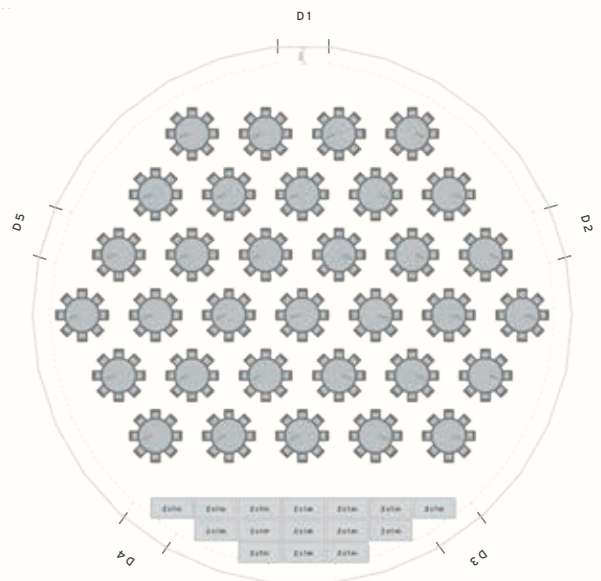

POLIDOME 500

**Capacity**  
**P 500**

For 548 persons  
**Event dome**

For 421 persons  
**Event dome**

For 292 persons  
**Projection dome**

For 264 persons  
**Event dome**

surface area		<b>515</b> m <sup>2</sup>
height (projection)		12,5 m
height (event)		12,5 m
diameter		25,0 m
.....		
volume		4090 m <sup>3</sup>
surface plating		982 m <sup>2</sup>
persons standing		421 p.
projection seats		292 p.
event seats (rows)		548 p.
event seats (table)		264 p.