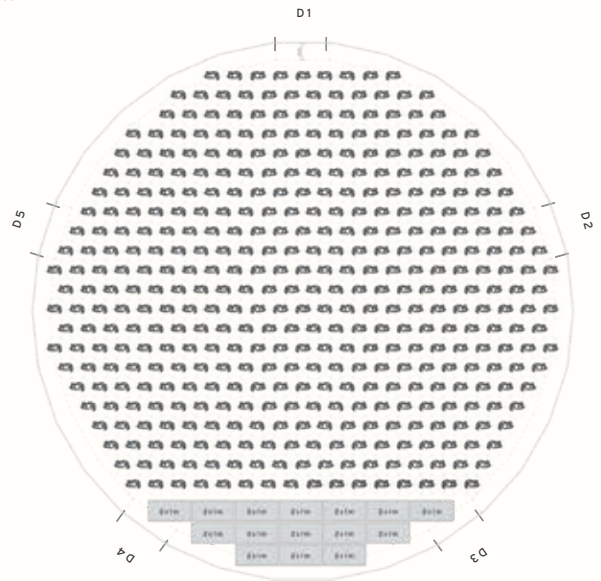

POLIDOME 500

**Capacity**  
**P 500**

For 548 persons  
**Event dome**

For 421 persons  
**Event dome**

For 292 persons  
**Projection dome**

For 264 persons  
**Event dome**

surface area		<b>515</b> m <sup>2</sup>
height (projection)		12,5 m
height (event)		12,5 m
diameter		25,0 m
.....		
volume		4090 m <sup>3</sup>
surface plating		982 m <sup>2</sup>
persons standing		421 p.
projection seats		292 p.
event seats (rows)		548 p.
event seats (table)		264 p.