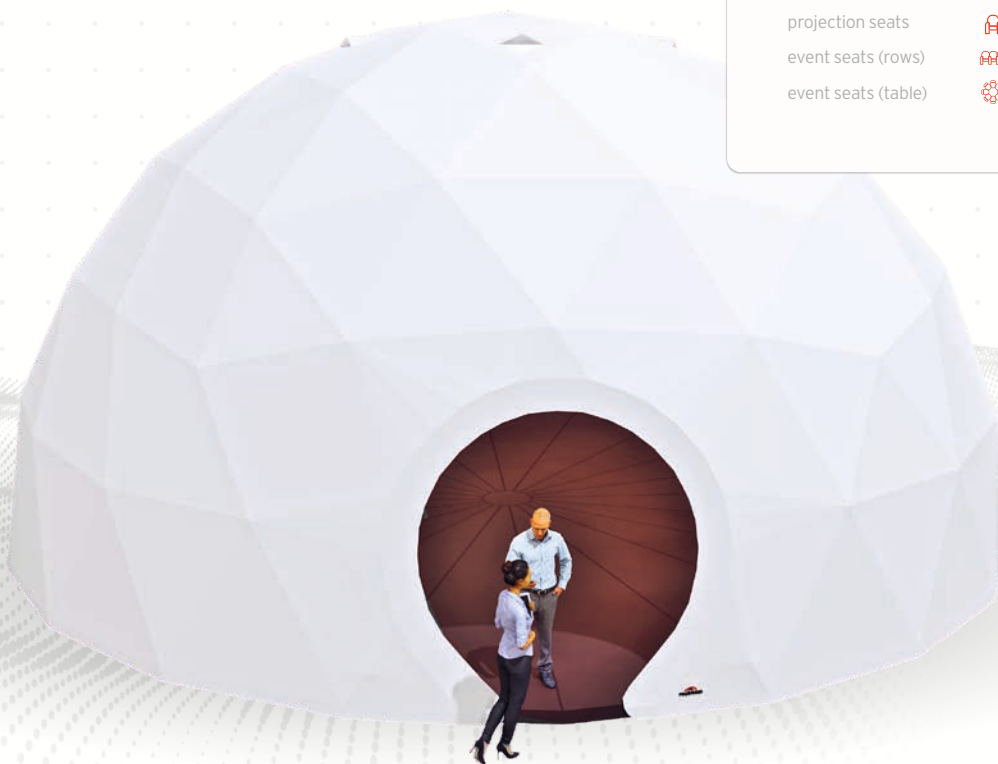

EVENT POLIDOME 110

Structure specification

P 110

Cover type
Full opaque

surface area		110 m ²
height (projection)		7,7 m
height (event)		6,7 m
diameter		12,0 m
.....		
volume		448 m ³
surface plating		288 m ²
persons standing		34 p.
projection seats		68 p.
event seats (rows)		84 p.
event seats (table)		40 p.

Back view

Front view

Left side

Right side

EVENT POLIDOME 110

**Structure
specification
P 110**

Cover type
Full opaque