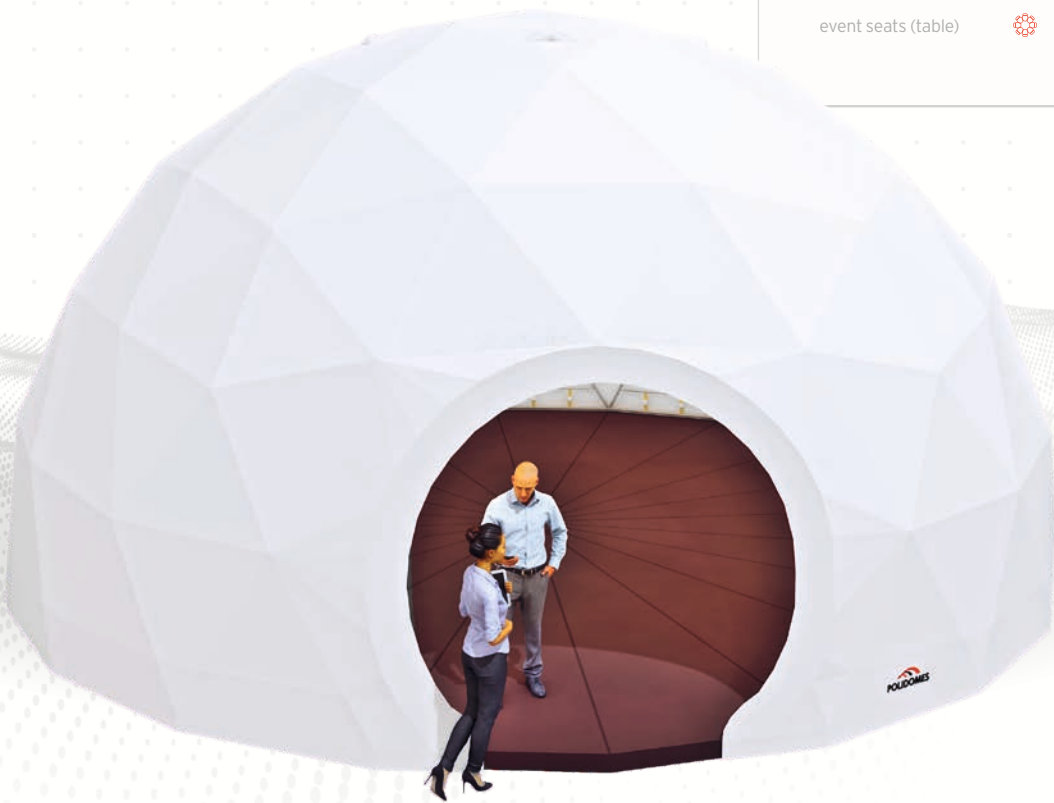

EVENT POLIDOME 75

Structure specification

P 75

Cover type
Full opaque

surface area		75 m ²
height (projection)		6,25 m
height (event)		4,75 m
diameter		9,5 m
volume		250 m ³
surface plating		142 m ²
persons standing		43 p.
projection seats		32 p.
event seats (rows)		62 p.
event seats (table)		40 p.

Back view

Front view

Left side

Right side

EVENT POLIDOME 75

**Structure
specification**
P 75

Cover type
Full opaque